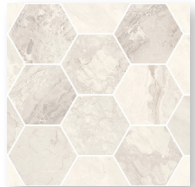

## STOCK SIZES

2'x2' Mosaic

4' Hexagon Mosaic

## AVAILABLE COLORS

*Beige*

*Dark*

*Ivory*

*Beige*  
2'x2' Mosaic

*Beige*  
4' Mosaic

*Dark*  
2'x2' Mosaic

*Dark*  
4' Mosaic

*Ivory*  
2'x2' Mosaic

*Ivory*  
4' Mosaic

*Ocean*

*Pearl*

*Ocean*  
2'x2' Mosaic

*Ocean*  
4' Mosaic

*Pearl*  
2'x2' Mosaic

*Pearl*  
4' Mosaic